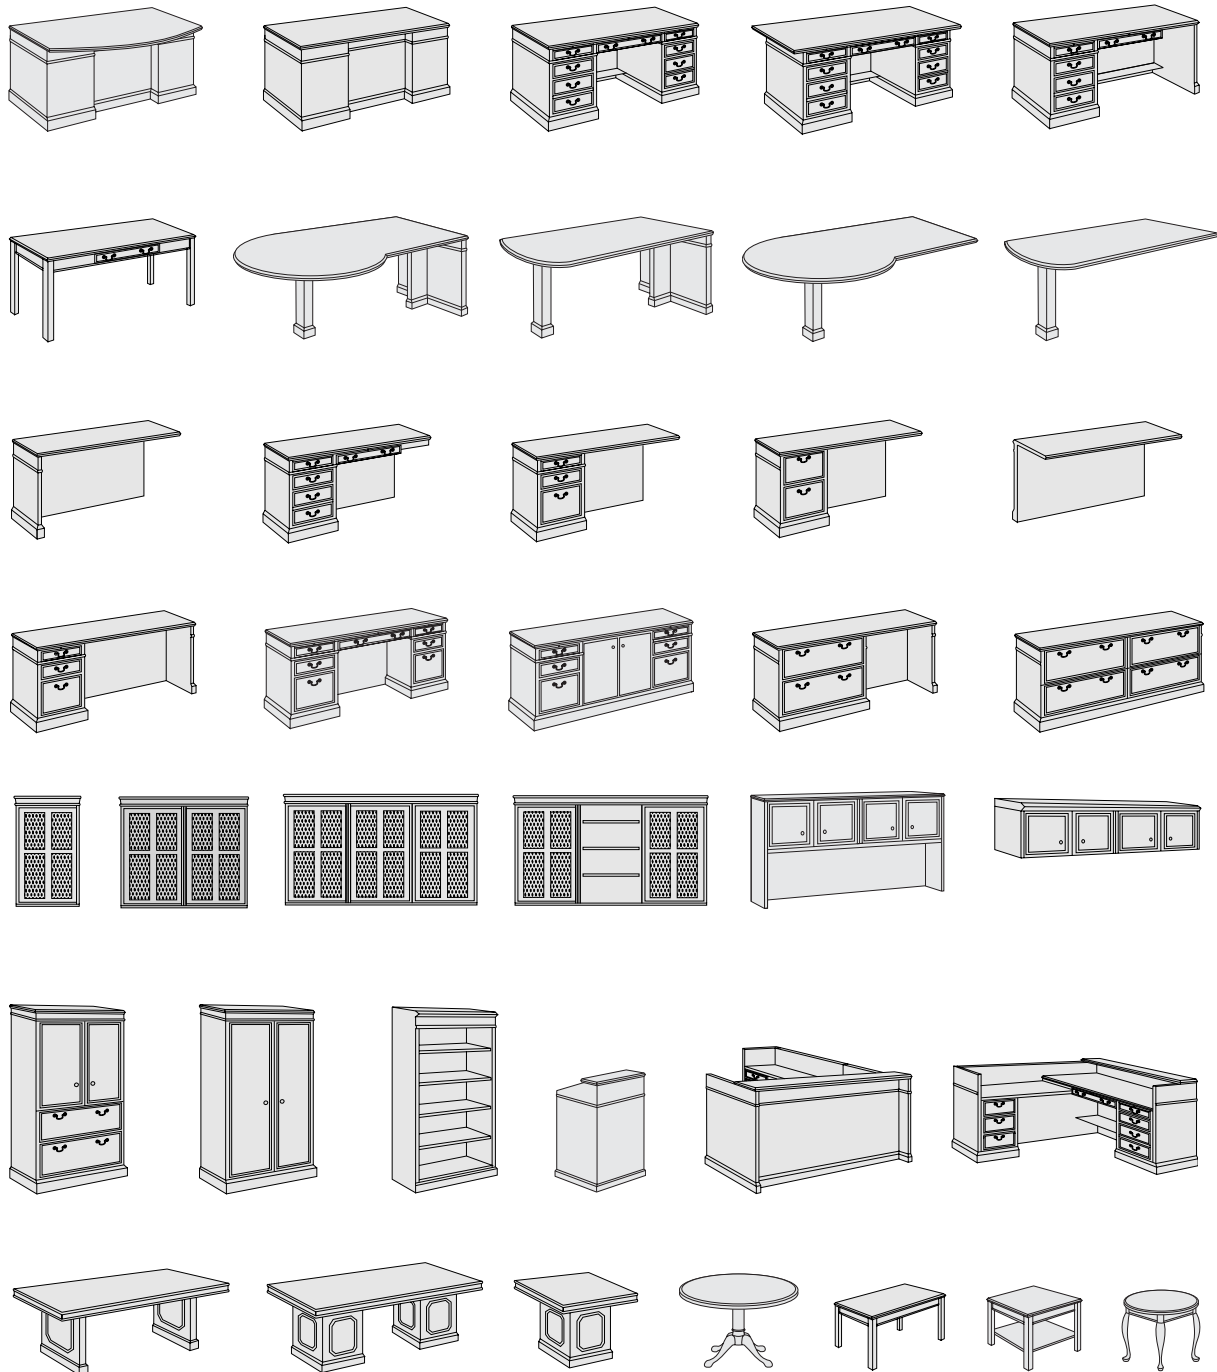

In today's work environment, furniture must support access to power and data communications and address wire management needs. Techno-Components from Heritage offer the solution. For a complete list of available Techno-Components, refer to the Heritage Planning Guide and Price List.

Wire Access Panel - Closed
Wire Management Channel

Wire Access Panel - Open
Wire Management Channel

Recessed Power/Data Center
for Conference Tables

Double Wire Grommet
(Single also available)

The line drawings shown here represent a few of the many items available in Heritage.
Please refer to our Planning Guide and Price List for the complete product offering.